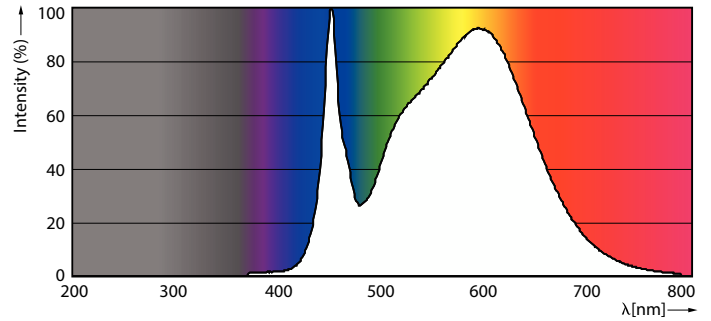

Spectral Power Distribution Colour - 15.5T8/MAS/48-835/IF24/P/DIM 25/1