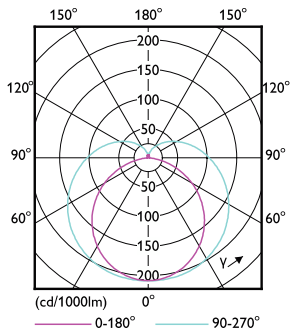

MasterClass InstantFit (UL Type-A) T8

Photometric data

Light Distribution Diagram - 15.5T8/MAS/48-835/IF24/P/DIM 25/1