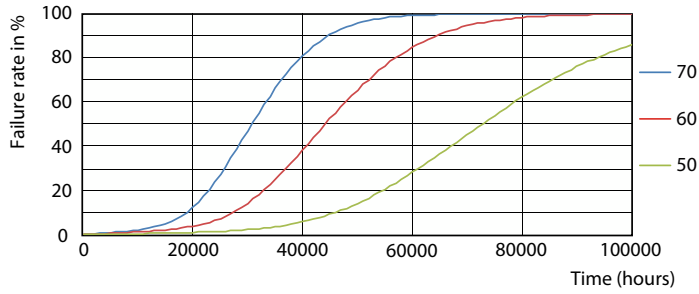

Lifetime

Lumen Maintenance Diagram - 15.5T8/MAS/48-835/IF24/P/DIM 25/1

LEDtube 15,5W G13 T8

MasterClass InstantFit (UL Type-A) T8

Lifetime

LEDtube 15,5W G13 T8 FailureRate

Lumen Maintenance Diagram - 15.5T8/MAS/48-835/IF24/P/DIM 25/1