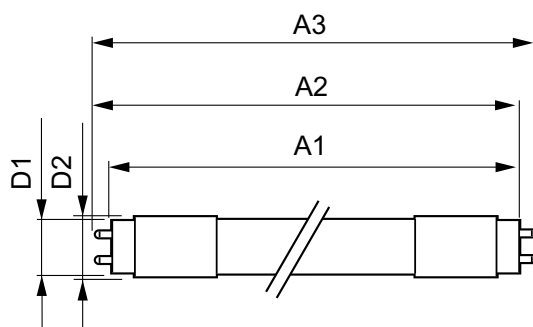

Mechanical and Housing

| | |
|-------------|---------|
| Bulb Finish | Frosted |
|-------------|---------|

| | |
|--------------------|----------|
| Bulb Material | Plastic |
| Product Length | 1,200 mm |
| Bulb Shape | T8 |
| Net Weight (Piece) | 0,165 kg |

Dimensional drawing

| Product | D1 | D2 | A1 | A2 | A3 |
|-----------------------------------|---------|-------|------------|------------|------------|
| 15.5T8/MAS/48-835/IF24/P/DIM 25/1 | 25,7 mm | 28 mm | 1,198,1 mm | 1,205,2 mm | 1,212,3 mm |