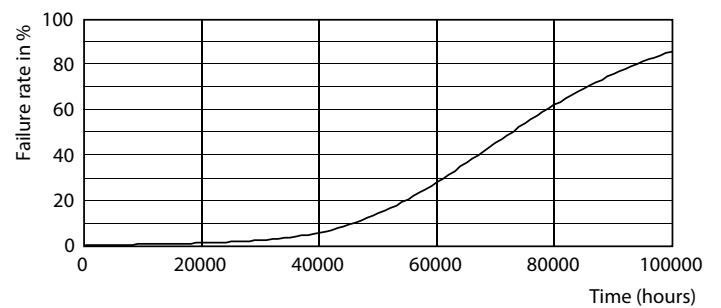

LEDtube 15,5W G13 T8