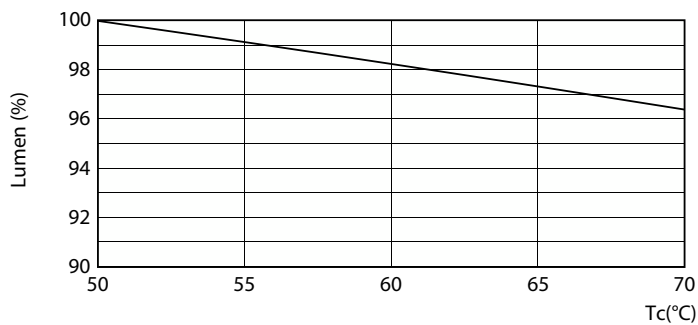

Lifetime

Lumen Maintenance Diagram - 15.5T8/MAS/48-835/IF24/P/DIM 25/1