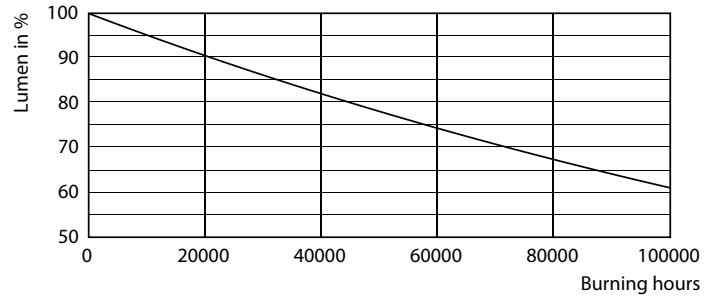

Lifetime

Lumen Maintenance Diagram - 15.5T8/MAS/48-835/IF24/P/DIM 25/1

LEDtube 15,5W G13 T8

MasterClass InstantFit (UL Type-A) T8

Lifetime

LEDtube 15,5W G13 T8 FailureRate

Lumen Maintenance Diagram - 15.5T8/MAS/48-835/IF24/P/DIM 25/1