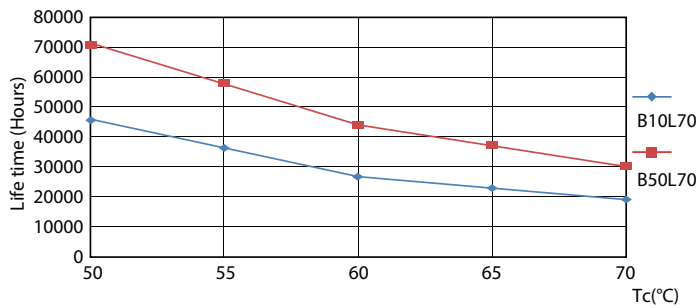

Lifetime

Lumen Maintenance Diagram - 15.5T8/MAS/48-835/IF24/P/DIM 25/1

LEDtube 15,5W G13 T8

MasterClass InstantFit (UL Type-A) T8

Lifetime

LEDtube 15,5W G13 T8 FailureRate

Lumen Maintenance Diagram - 15.5T8/MAS/48-835/IF24/P/DIM 25/1